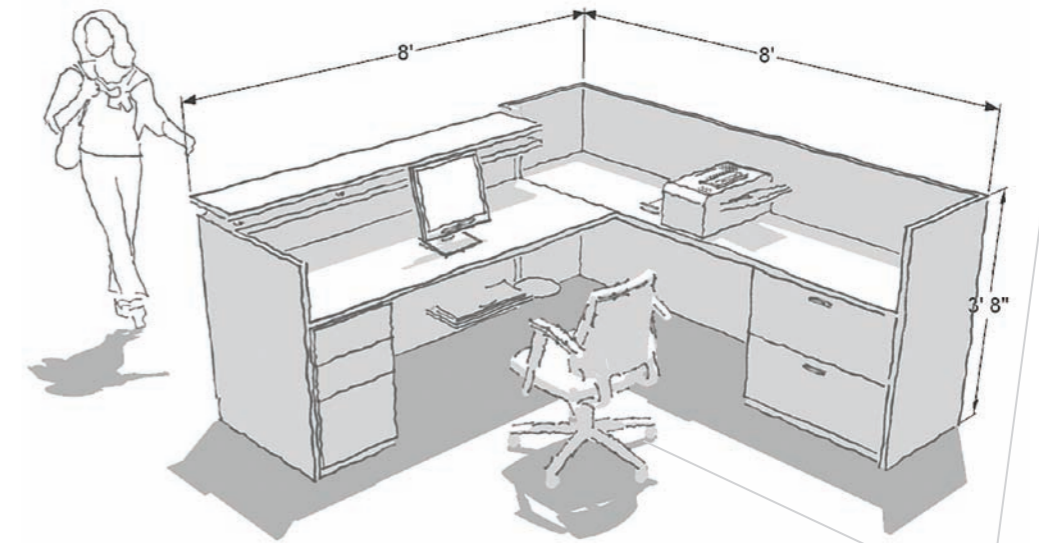

The interior provides a wide clean worksurface and large area for adding in drawers or accessories.

Arnold Reception Desks will help you choose the right coordinating colors and materials that are best suited to your tastes and work environment.

You will be able to see a vast array of sample wood swatches and discuss with us every finishing detail—from drawer pulls to edge style.

Ravenna Series

This line features a rectangular main desk with limestone, granite or marble counter on metal stand-offs, flush metal laminate toe kick and wood monolith on right or left sides.