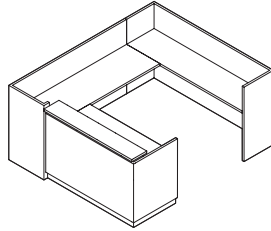

You will be able to see a vast array of sample wood swatches and discuss with us every finishing detail—from drawer pulls to edge style.

Ravenna Series

This line features a rectangular main desk with limestone, granite or marble counter on metal stand-offs, flush metal laminate toe kick and wood monolith on right or left sides.

Configurations:

DESK
Configuration 0

DESK WITH RETURN
Configuration 1

DESK WITH BRIDGE & CREDENZA
Configuration 2

Under Desk Storage Options:

RPED 21
Box/box/file pedestal with lock

RPED 02
File/file pedestal with lock